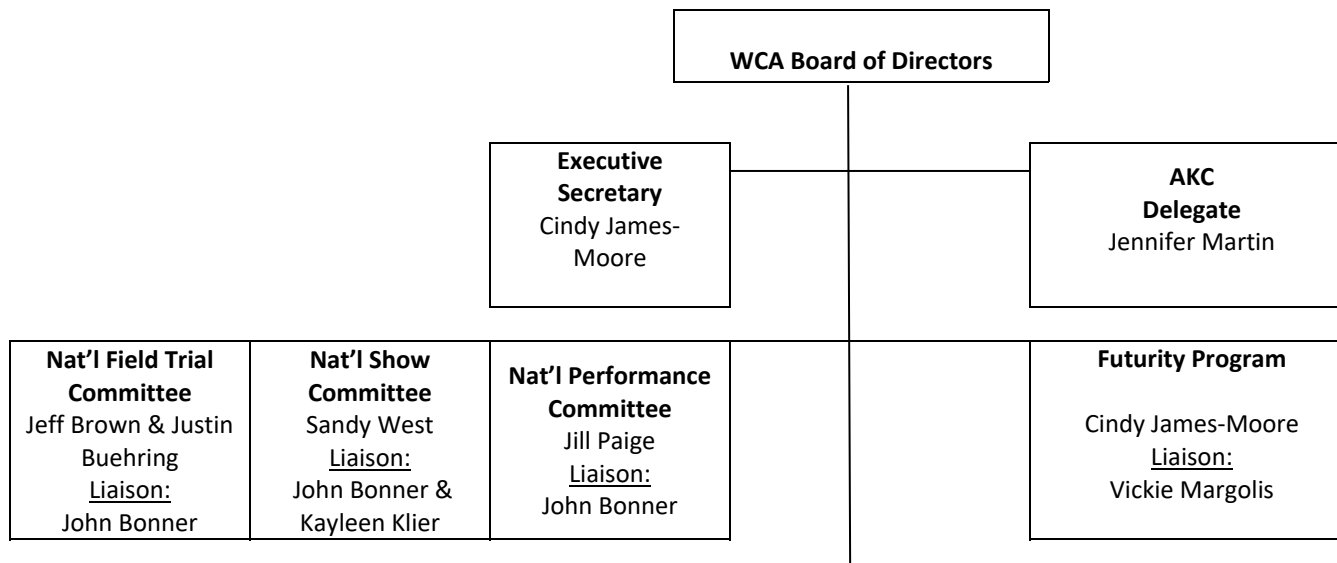

Weimaraner Club of America Committee Structure

Board of Director Liaisons								
Vickie Margolis	Barb Shepard	Tamara Brower	Susan Wallace	Carey Killion & Julie Aune	Julie Aune	Billie Thompson & Kayleen Klier	Carey Killion & Esteri Hinman	Tamara Brower
COMMITTEES & CHAIRS								
Photo Contest-Calendar -Brenda Reinert	Hall of Fame -Judy Colan Lifetime Achievement -Sandy West	Junior Program Barb Taylor	Membership Julie Aune (temporary)	Communications -Bonnie Smith Hill AKC Gazette -Vacant Liaison to Germany - Tom & Stephanie Koehler Web Master - Jan Hare	Records Sandy West	Health - Debra Konkol Breeder Education -Bonnie Lane Judges Education -Mary Ellen Macke Legislation -Christine Boldrick Public Education -Gretchen Jungerman Breeder Referral -Billie Thompson	Field -Mary Brown	Companion -Jan Hare

		Areas of Responsibility						
Futurity & Maturity Fund raising			Membership retention & recruitment Local Clubs	WCA Website The Weimaraner Magazine AKC Gazette Correspondent Liaison to Germany	BROM/FROM Top Ten Records History Perpetual Trophies	Advocate, educate & provide breed information & educ. resources	Enhance, promote & preserve hunting & field ability in Weimaraners	Agility Tracking Obedience Rally