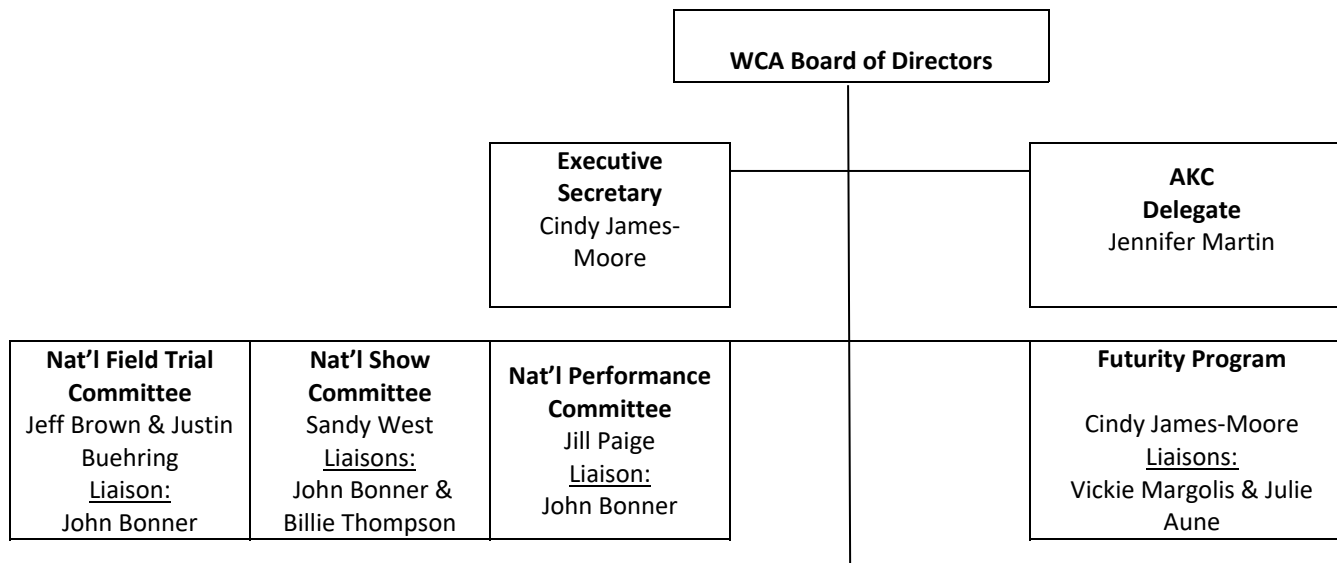

## Weimaraner Club of America Committee Structure

Board of Director Liaisons								
Vickie Margolis	Wayne Cowles	Sarah Chvilicek	Julie Aune & Susan Wallace	Frank Sommer & Sarah Chvilicek	Julie Aune	Sarah Chvilicek, Billie Thompson & Susan Wallace	Frank Sommer & Wayne Cowles	Jill Paige
COMMITTEES & CHAIRS								
<b>Photo Contest-Calendar</b> -Brenda Reinert	<b>Hall of Fame-Lifetime Achievement</b> -Judy Colan Sandy West	<b>Junior Program</b> Barb Taylor	<b>Membership</b> Vacant	<b>Communications</b> Bonnie Smith Hill	<b>Records</b> Sandy West	<b>Health</b> - Debra Konkol <b>Breeder Education</b> – Bonnie Lane <b>Judges Education</b> - Mary Ellen Macke <b>Legislation</b> -Christine Boldrick <b>Public Education</b> - Vacant <b>Breeder Referral</b> - Billie Thompson	<b>Field</b> Mary Brown	<b>Companion</b> Jan Hare

		<b>Areas of Responsibility</b>						
Fund raising			Membership retention & recruitment Local Clubs	WCA Website The Weimaraner Magazine AKC Gazette Correspondent Liaison to Germany	BROM/FROM Top Ten Records History Perpetual Trophies	Advocate, educate & provide breed information & educ. resources	Enhance, promote & preserve hunting & field ability in Weimaraners	Agility Tracking Obedience Rally