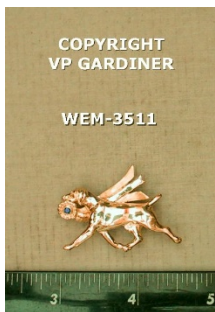

WCA/WFF/WCWDCA

2020 National Specialty Raffle

Virginia Perry Gardiner Weimaraner Pendant with Sapphire in rosette and 14kt yellow gold chain ($950 value)

Drawing Wed., Sept 30, 2020 – Gettysburg, PA ~ Winner need not be present

Generously donated by Ana & Julien Goulet of G & G Studios

TICKET PRICE $5.00 Checks payable to: WCA

Name: _____

E-mail: _____

Phone Number: _____

Deadline for mailed tickets – Must be received by Sept 16, 2020

Please mail ticket and $ to: Julie L. Aune, 3384 Meadowbrook Dr NE, Lancaster OH 43130